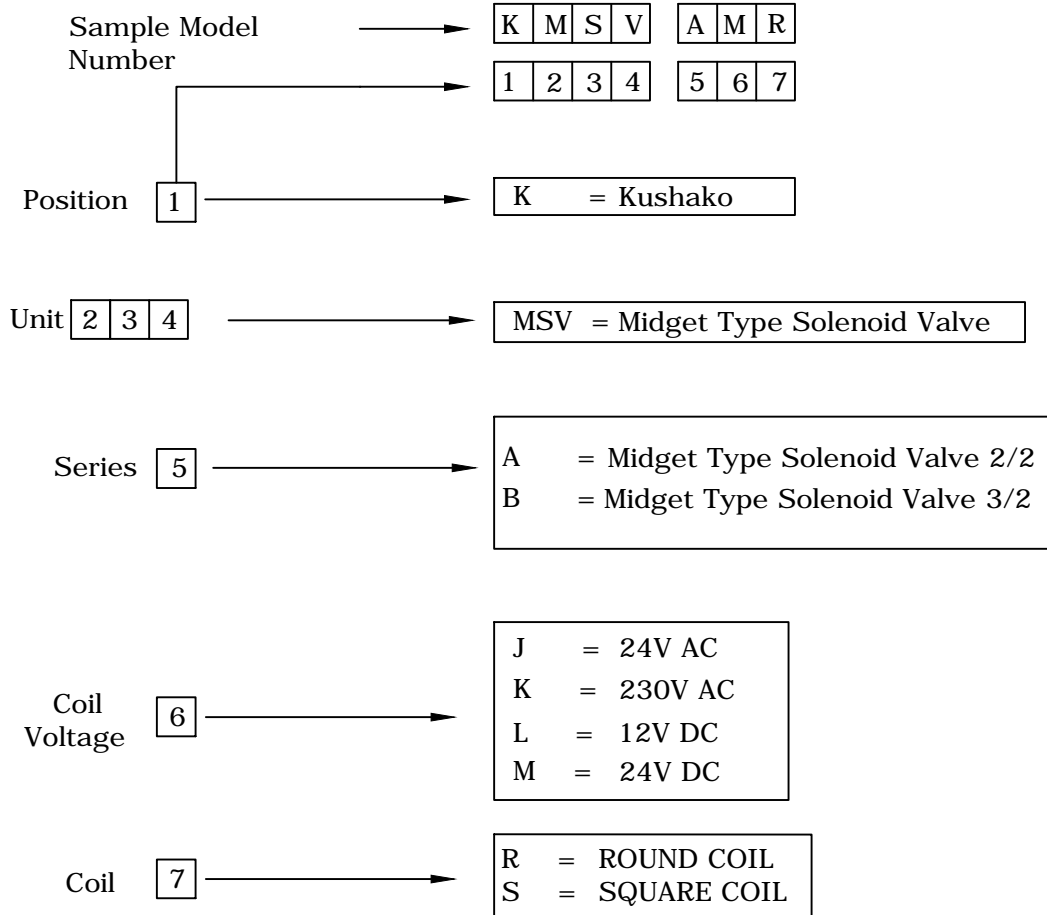

# MIDGET DIRECT ACTING SOLENOID VALVES

## Order Code :

| SPARE PART LIST                         |        |
|---|--------|
| 1. 2/2 MOVING CORE SUBASSEMBLY + SPRING | K-6191 |
| 2. 3/2 MOVING CORE SUBASSEMBLY + SPRING | K-6524 |

Manufactured by :